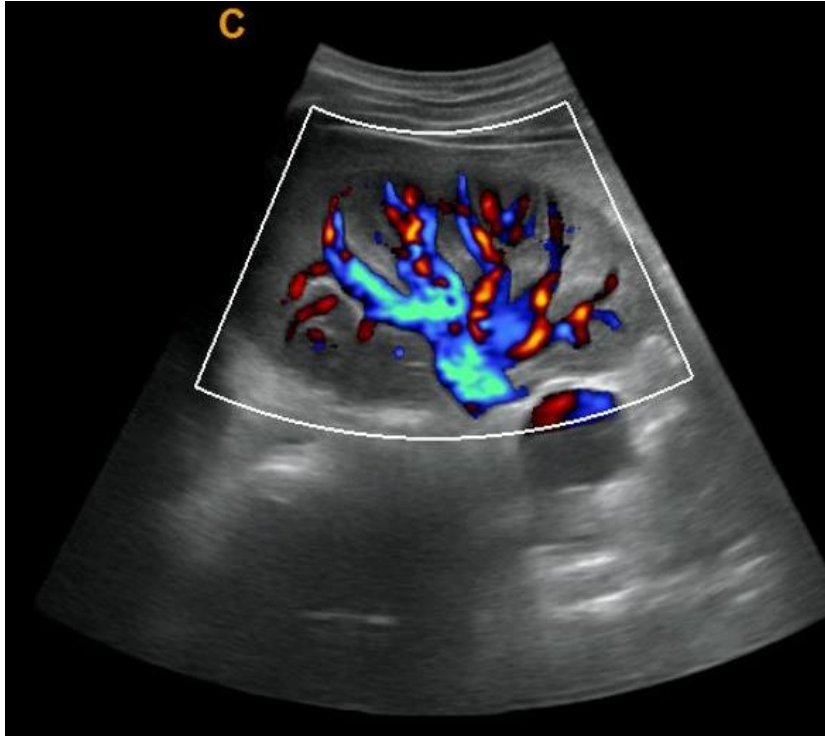

OFF

ON

AIO

- Optimize the distorted 2D image by pressing just one key.
- Automatically adjust the baseline by pressing just one key in PW and CW mode.
- Greatly reduce your time spending on the image adjustment, allow you to focus more on your patients.

OFF

ON

Q-image

- These innovative algorithms have tripled the image enhancement results to a quantum level, images are sharper and details are more vivid.
- The advanced chipset ensure the frame rate

OFF

ON

Q-flow

- Maximize the color sensitivity by automatically distinguishing different tissues and detecting its color flow accordingly.
- Better color sensitivity even for low velocity flow and small vessels.