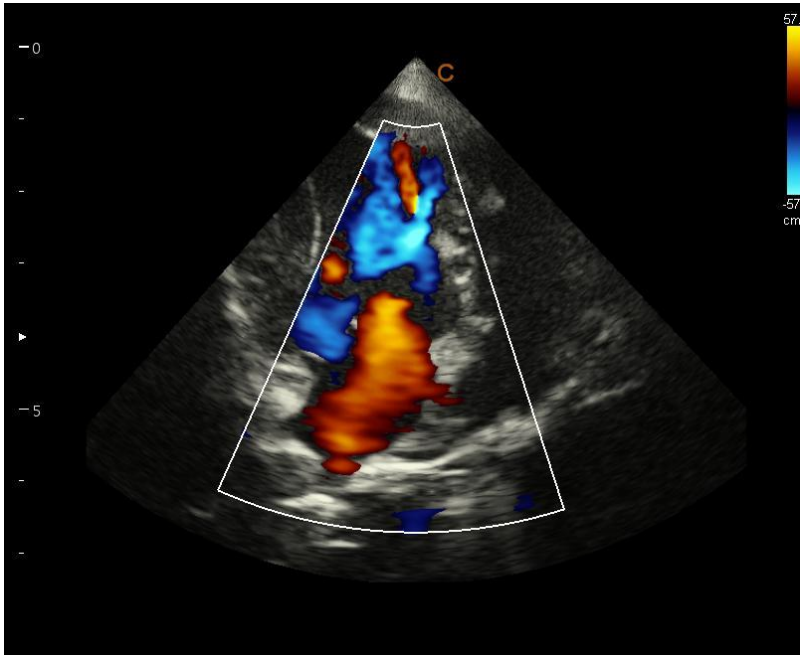

Q-flow

- Maximize the color sensitivity by automatically distinguishing different tissues and detecting its color flow accordingly.
- Better color sensitivity even for low velocity flow and small vessels.

OFF

ON

Q-beam

Different like the tradition dual phased digital former, CHISON QBit 7VET is using the quad beam former to improve the processing speed, to improve the frame rate.

X-contrast

- * Greatly enhance the contrast resolution of different tissues by improving the signal-to-noise ratio.
- * Activated by one key, automatically detect different tissues and improve the contrast accordingly. Ensure the unprecedented diagnostic confidence.

OFF

ON

Excellent Vet Performance

[B]/FreqH7.7M/FPS51/D/P130/2/GN55/AP100%/D7.39cm/X-CONNORMAL

Elastography

- Display the elasticity of different tissues in different color
- Provide more clinical information , especially for breast tumor, thyroid ,liver and prostate