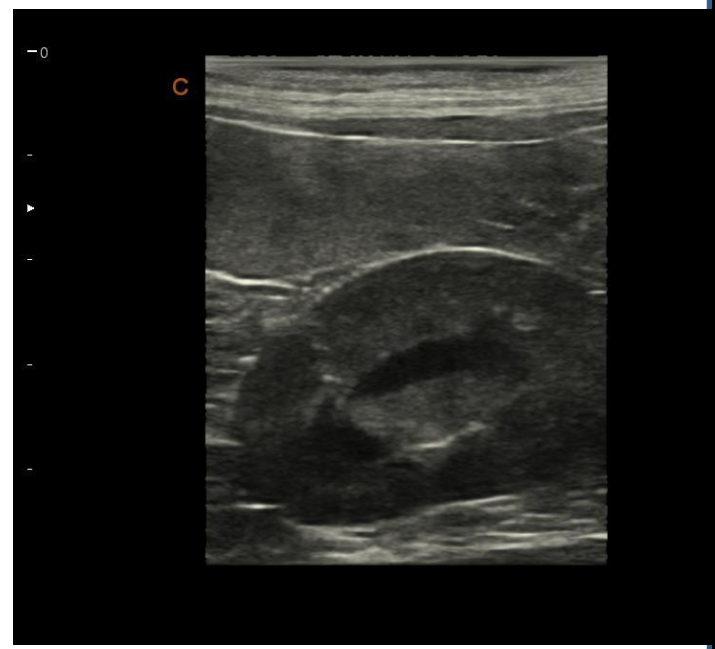

OFF

ON

Excellent Vet Performance

[B]/FreqH7.7M/FPS51/D/P130/2/GN55/AP100%/D7.39cm/X-CONNORMAL

Elastography

- Display the elasticity of different tissues in different color
- Provide more clinical information , especially for breast tumor, thyroid ,liver and prostate