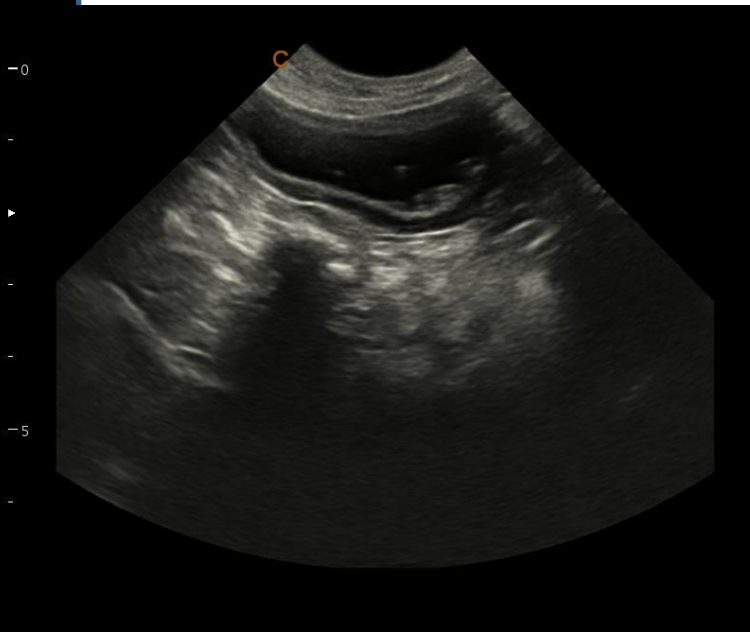

OFF

ON

Excellent Vet Performance

[B]/FreqH7.7M/FPS51/D/P130/2/GN55/AP100%/D7.39cm/X-CONNORMAL

Elastography

- Display the elasticity of different tissues in different color
- Provide more clinical information , especially for breast tumor, thyroid ,liver and prostate