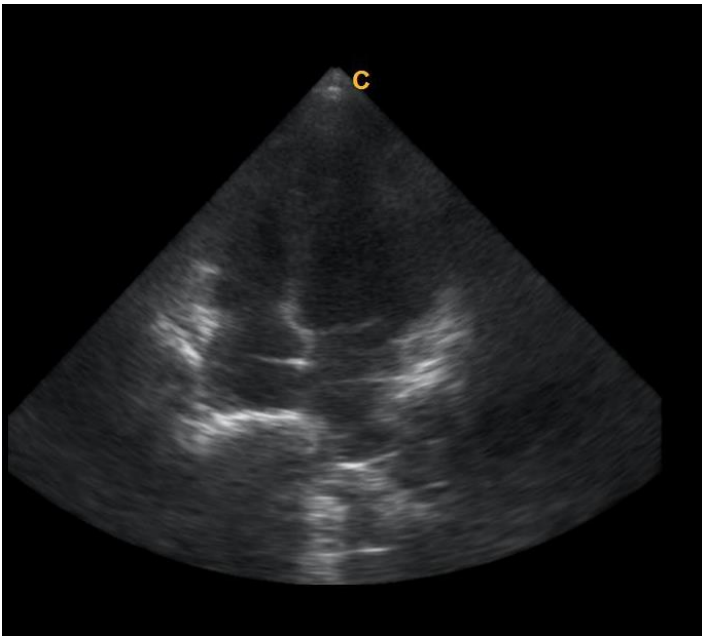

-45° ~ 45°

Floating keyboard :

Adjustable range **15cm**

**Small footprint :
20% less volume**

QBit 7VET

**Innovative
Design**

**Advanced
Technologies**

**Luxury
Experience**

**Hassle-free
maintenance**

FHI

- An innovative technology that using different transmission and receiving methods for different body sized patients, to maximize the resolution without losing the penetration.
- Better than traditional THI and phased harmonic which compromise the penetration.

OFF

ON

AIO

- Optimize the distorted 2D image by pressing just one key.
- Automatically adjust the baseline by pressing just one key in PW and CW mode.
- Greatly reduce your time spending on the image adjustment, allow you to focus more on your patients.