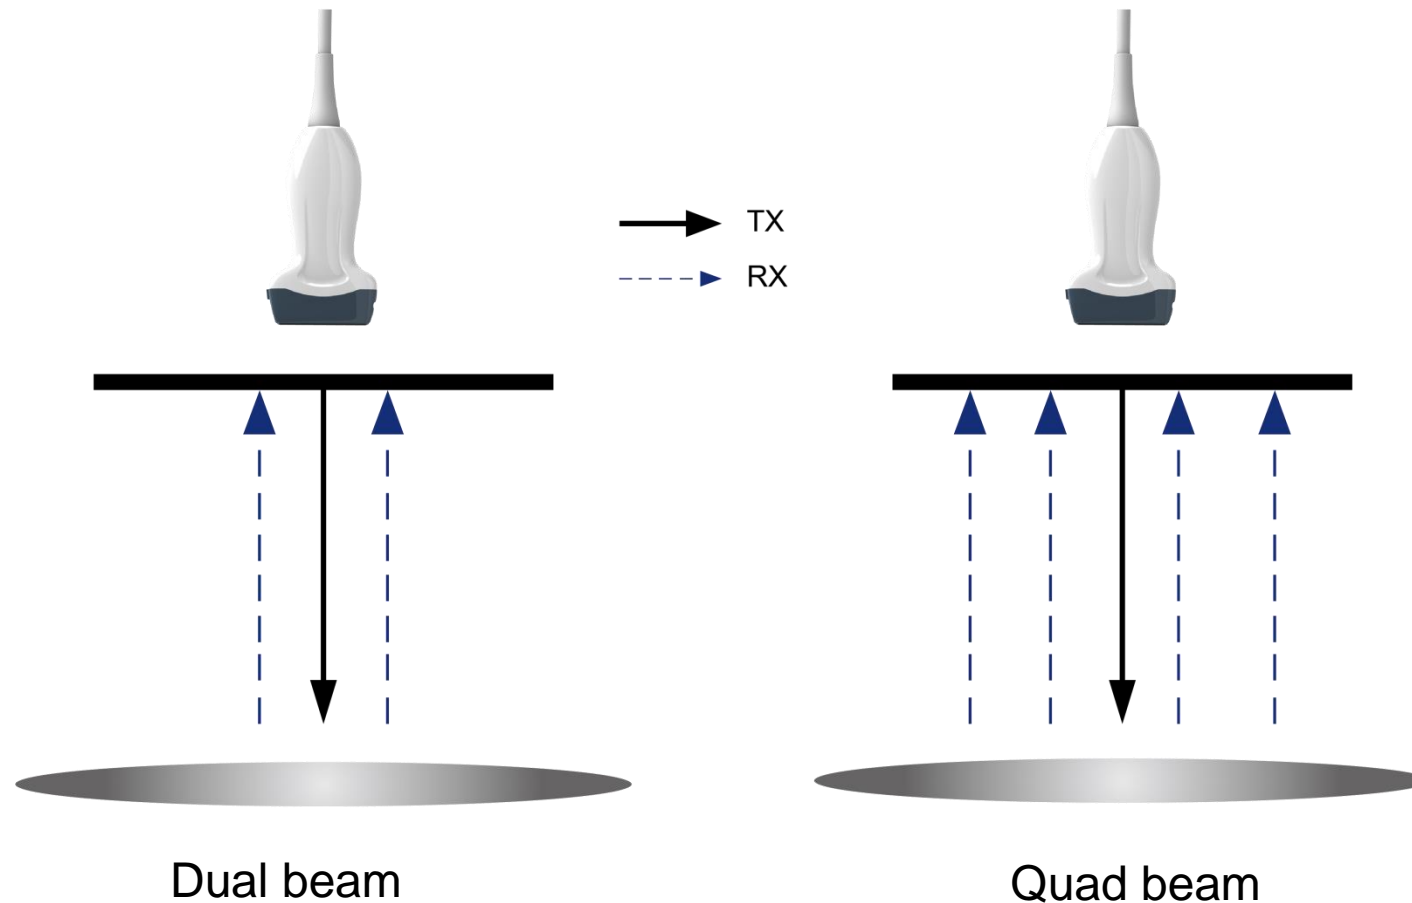

Q-flow

- Maximize the color sensitivity by automatically distinguishing different tissues and detecting its color flow accordingly.
- Better color sensitivity even for low velocity flow and small vessels.

OFF

ON

Q-beam

Different like the tradition dual phased digital former, CHISON QBit 7VET is using the quad beam former to improve the processing speed, to improve the frame rate.

X-contrast

- * Greatly enhance the contrast resolution of different tissues by improving the signal-to-noise ratio.
- * Activated by one key, automatically detect different tissues and improve the contrast accordingly. Ensure the unprecedented diagnostic confidence.