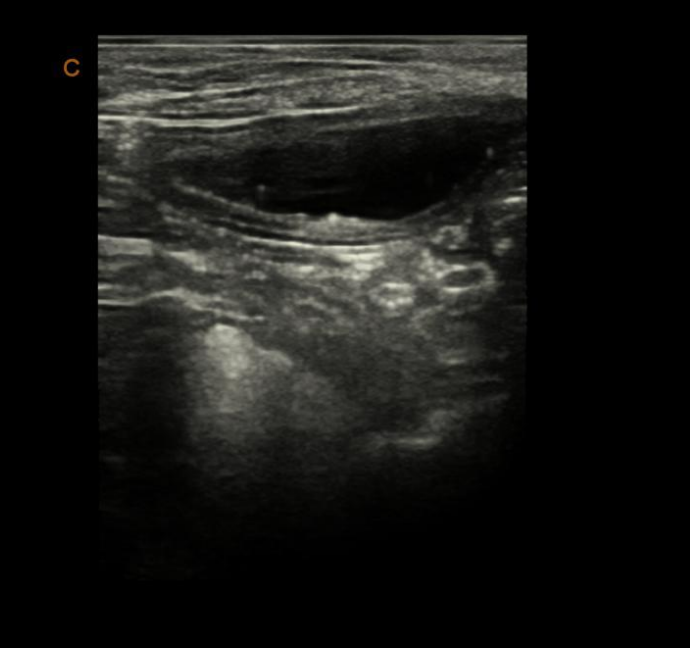

OFF

ON

Excellent Vet Performance

[B]/FreqH7.7M/FPS51/D/P130/2/GN55/AP100%/D7.39cm/X-CONNORMAL

Elastography

- Display the elasticity of different tissues in different color
- Provide more clinical information , especially for breast tumor, thyroid ,liver and prostate