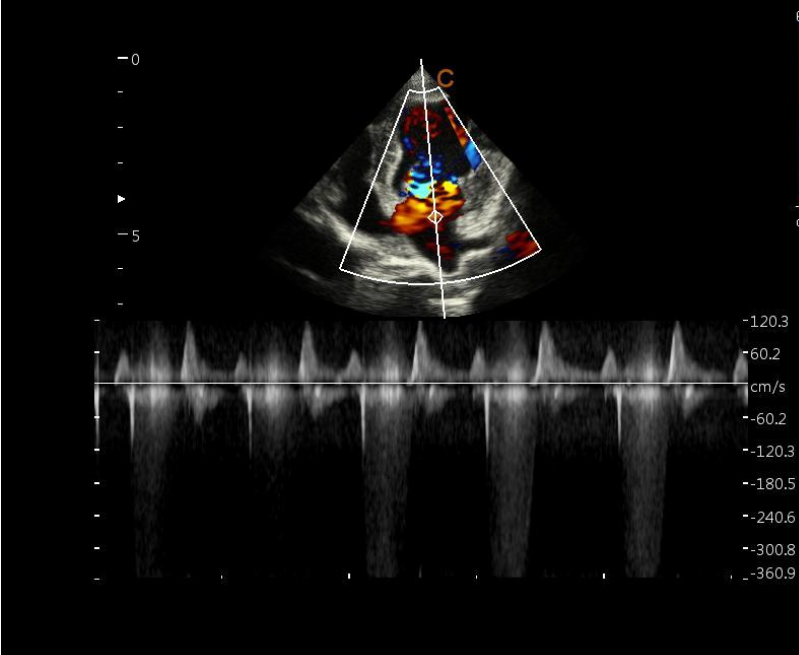

Q-flow

- Maximize the color sensitivity by automatically distinguishing different tissues and detecting its color flow accordingly.
- Better color sensitivity even for low velocity flow and small vessels.

OFF

ON

Q-beam

Different like the tradition dual phased digital former, CHISON QBit 7VET is using the quad beam former to improve the processing speed, to improve the frame rate.

X-contrast

- * Greatly enhance the contrast resolution of different tissues by improving the signal-to-noise ratio.
- * Activated by one key, automatically detect different tissues and improve the contrast accordingly. Ensure the unprecedented diagnostic confidence.

OFF

ON

Excellent Vet Performance

[B]/FreqH7.7M/FPS51/D/P130/2/GN55/AP100%/D7.39cm/X-CONNORMAL

Elastography

- Display the elasticity of different tissues in different color
- Provide more clinical information , especially for breast tumor, thyroid ,liver and prostate