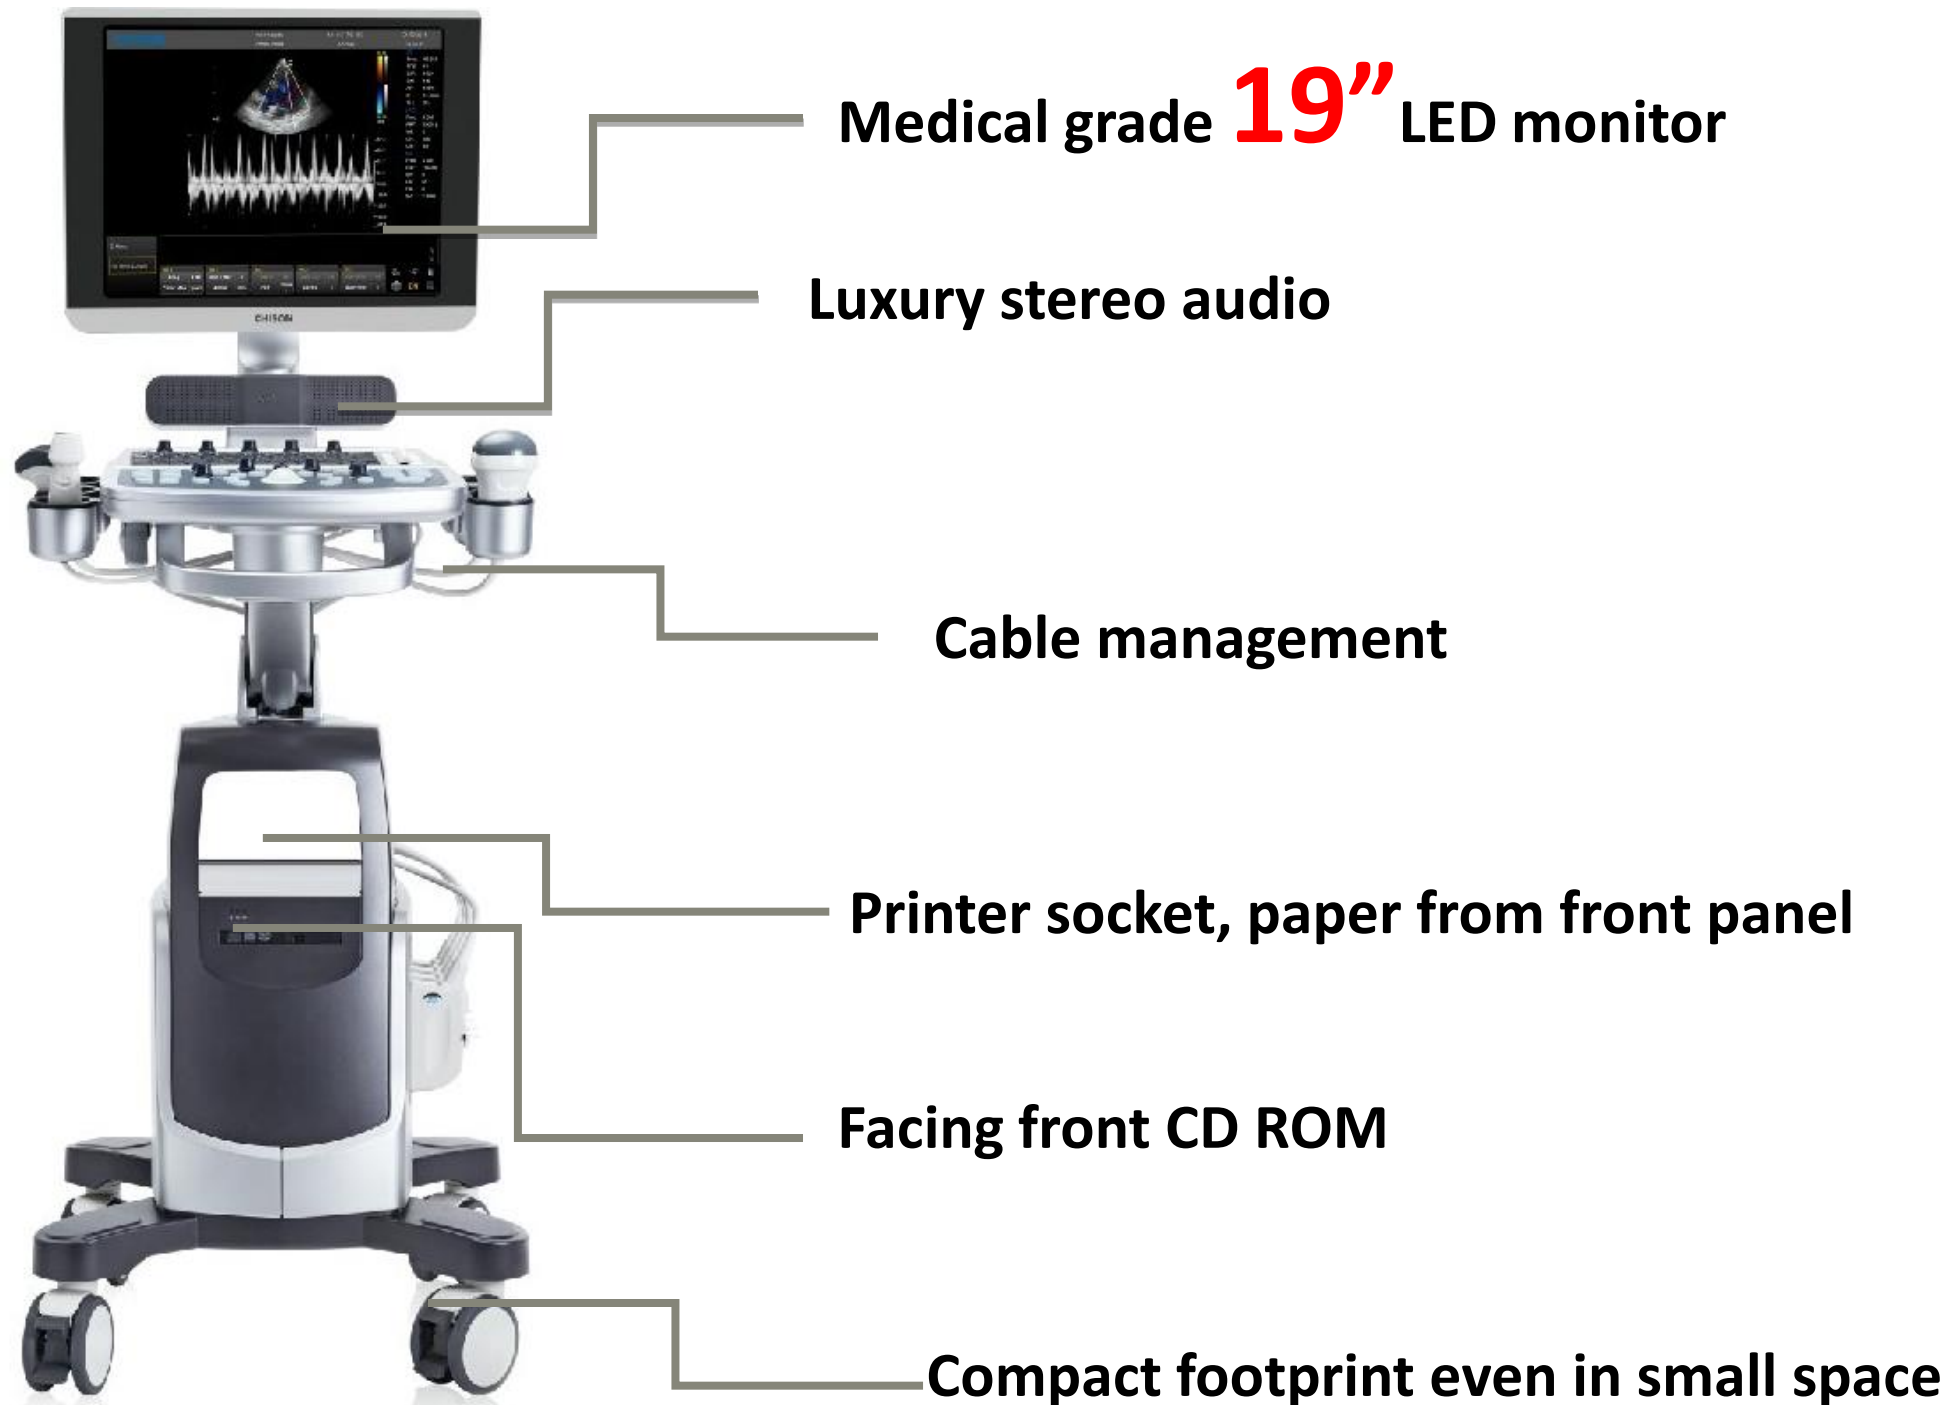

Medical grade **19"** LED monitor

Luxury stereo audio

Cable management

Printer socket, paper from front panel

Facing front CD ROM

Compact footprint even in small space

Replaceable probe holder

Four probe connectors

Built in battery(80 min)

**High definition digital
output ports: DVI**

Four wheels with locks

Rotatable LED screen :

-90° $\sim 90^{\circ}$

Foldable LED:

0° ~ 90°

Rotatable keyboard:

-45° ~ 45°

Floating keyboard :

Adjustable range **15cm**

**Small footprint :
20% less volume**

QBit 7VET

**Innovative
Design**

**Advanced
Technologies**

**Luxury
Experience**

Q-flow

- Maximize the color sensitivity by automatically distinguishing different tissues and detecting its color flow accordingly.
- Better color sensitivity even for low velocity flow and small vessels.