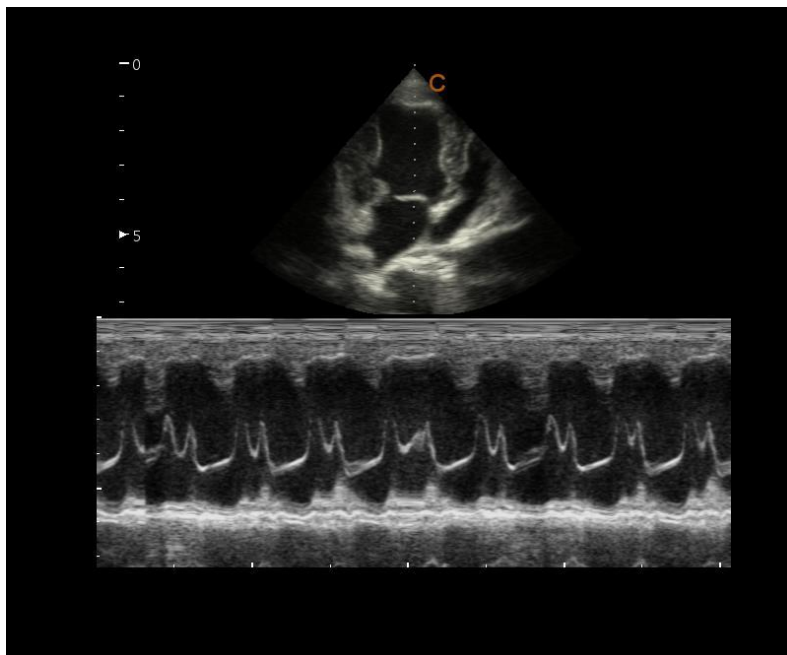

OFF

ON

Q-beam

Different like the tradition dual phased digital former, CHISON QBit 7VET is using the quad beam former to improve the processing speed, to improve the frame rate.

X-contrast

- * Greatly enhance the contrast resolution of different tissues by improving the signal-to-noise ratio.
- * Activated by one key, automatically detect different tissues and improve the contrast accordingly. Ensure the unprecedented diagnostic confidence.

OFF

ON

Excellent Vet Performance

[B]/FreqH7.7M/FPS51/D/P130/2/GN55/AP100%/D7.39cm/X-CONNORMAL

Elastography

- Display the elasticity of different tissues in different color
- Provide more clinical information , especially for breast tumor, thyroid ,liver and prostate