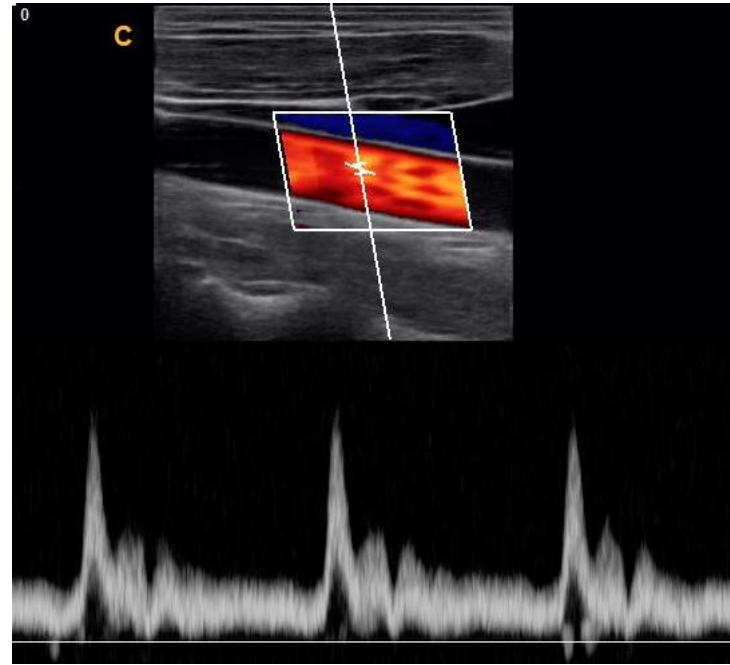

OFF

ON

AIO

- Optimize the distorted 2D image by pressing just one key.
- Automatically adjust the baseline by pressing just one key in PW and CW mode.
- Greatly reduce your time spending on the image adjustment, allow you to focus more on your patients.

OFF

ON

Q-image

- These innovative algorithms have tripled the image enhancement results to a quantum level, images are sharper and details are more vivid.
- The advanced chipset ensure the frame rate

OFF

ON