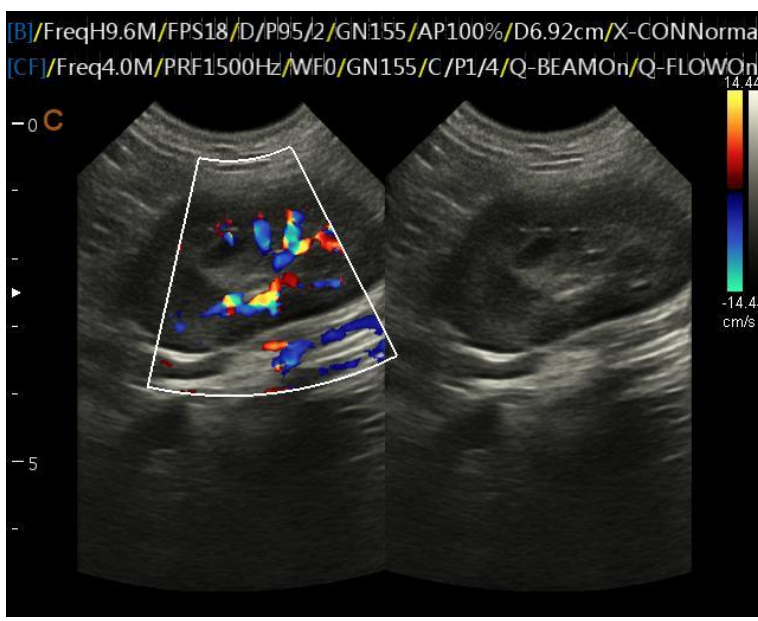

OFF

ON

Q-beam

Different like the tradition dual phased digital former, CHISON QBit 7VET is using the quad beam former to improve the processing speed, to improve the frame rate.

X-contrast

- * Greatly enhance the contrast resolution of different tissues by improving the signal-to-noise ratio.
- * Activated by one key, automatically detect different tissues and improve the contrast accordingly. Ensure the unprecedented diagnostic confidence.

OFF

ON

Excellent Vet Performance

[B]/FreqH7.7M/FPS51/D/P130/2/GN55/AP100%/D7.39cm/X-CONNORMAL

Elastography

- Display the elasticity of different tissues in different color
- Provide more clinical information , especially for breast tumor, thyroid ,liver and prostate