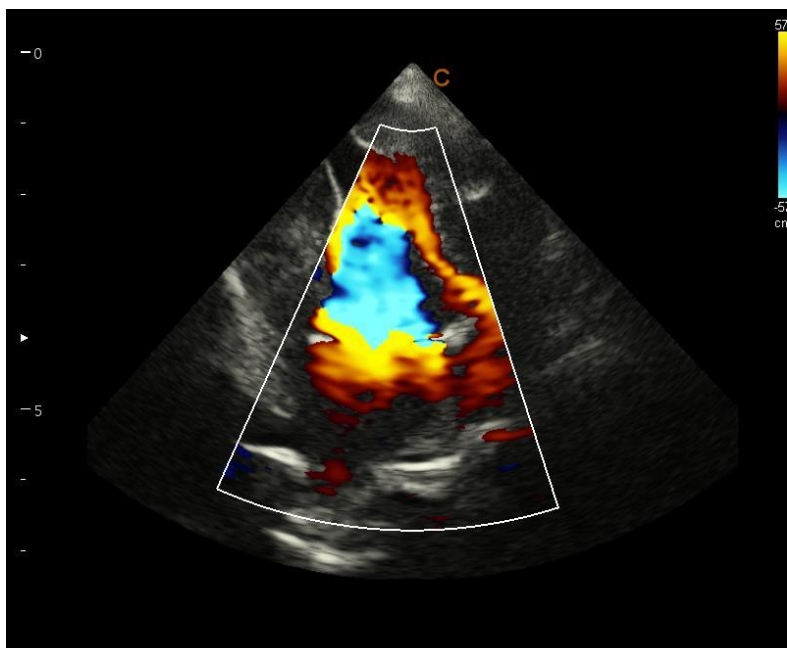

OFF

ON

Excellent Vet Performance

[B]/FreqH7.7M/FPS51/D/P130/2/GN55/AP100%/D7.39cm/X-CONNORMAL

Elastography

- Display the elasticity of different tissues in different color
- Provide more clinical information , especially for breast tumor, thyroid ,liver and prostate