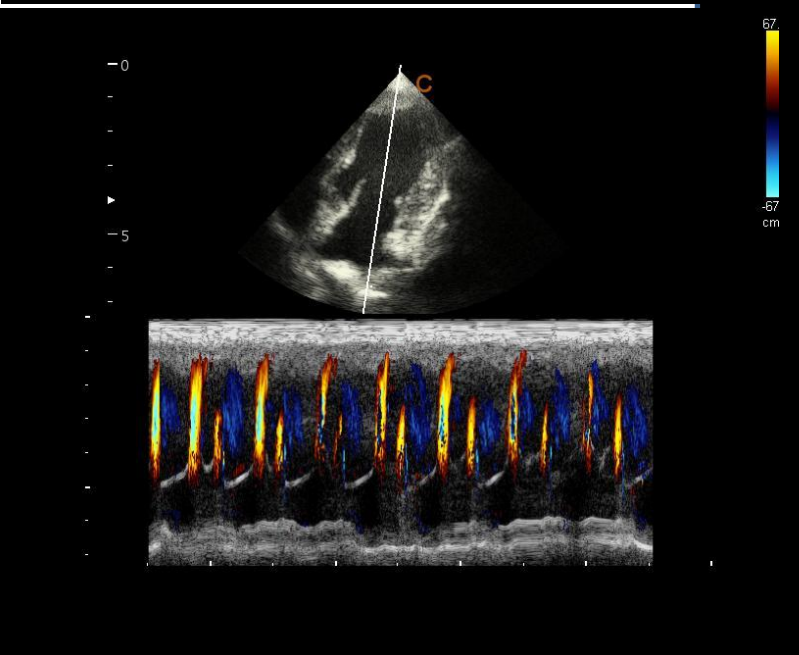

Q-flow

- Maximize the color sensitivity by automatically distinguishing different tissues and detecting its color flow accordingly.
- Better color sensitivity even for low velocity flow and small vessels.

OFF

ON

Q-beam

Different like the tradition dual phased digital former, CHISON QBit 7VET is using the quad beam former to improve the processing speed, to improve the frame rate.

X-contrast

- * Greatly enhance the contrast resolution of different tissues by improving the signal-to-noise ratio.
- * Activated by one key, automatically detect different tissues and improve the contrast accordingly. Ensure the unprecedented diagnostic confidence.

OFF

ON

Excellent Vet Performance

[B]/FreqH7.7M/FPS51/D/P130/2/GN55/AP100%/D7.39cm/X-CONNORMAL

Elastography

- Display the elasticity of different tissues in different color
- Provide more clinical information , especially for breast tumor, thyroid ,liver and prostate