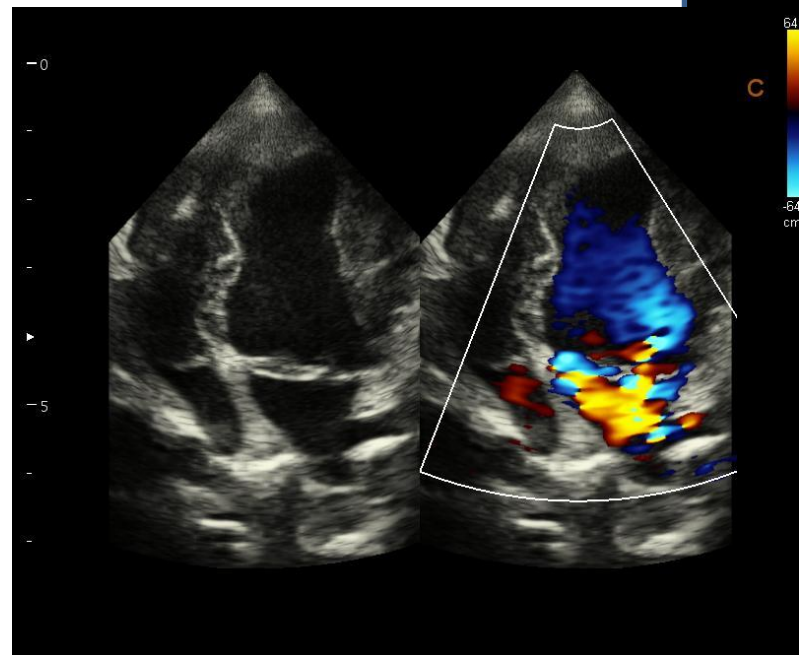

OFF

ON

Excellent Vet Performance

[B]/FreqH7.7M/FPS51/D/P130/2/GN55/AP100%/D7.39cm/X-CONNORMAL

Elastography

- Display the elasticity of different tissues in different color
- Provide more clinical information , especially for breast tumor, thyroid ,liver and prostate