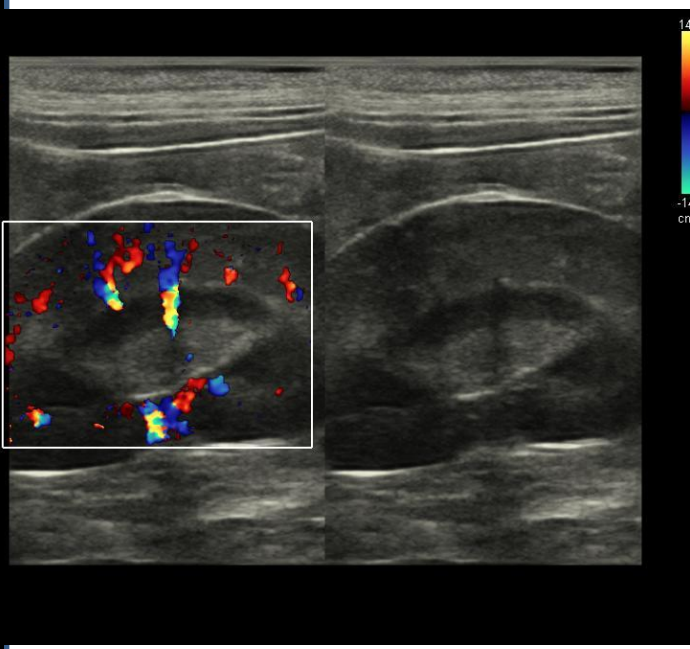

OFF

ON

Q-beam

Different like the tradition dual phased digital former, CHISON QBit 7VET is using the quad beam former to improve the processing speed, to improve the frame rate.

X-contrast

- * Greatly enhance the contrast resolution of different tissues by improving the signal-to-noise ratio.
- * Activated by one key, automatically detect different tissues and improve the contrast accordingly. Ensure the unprecedented diagnostic confidence.

OFF

ON

Excellent Vet Performance

[B]/FreqH7.7M/FPS51/D/P130/2/GN55/AP100%/D7.39cm/X-CONNORMAL

Elastography

- Display the elasticity of different tissues in different color
- Provide more clinical information , especially for breast tumor, thyroid ,liver and prostate