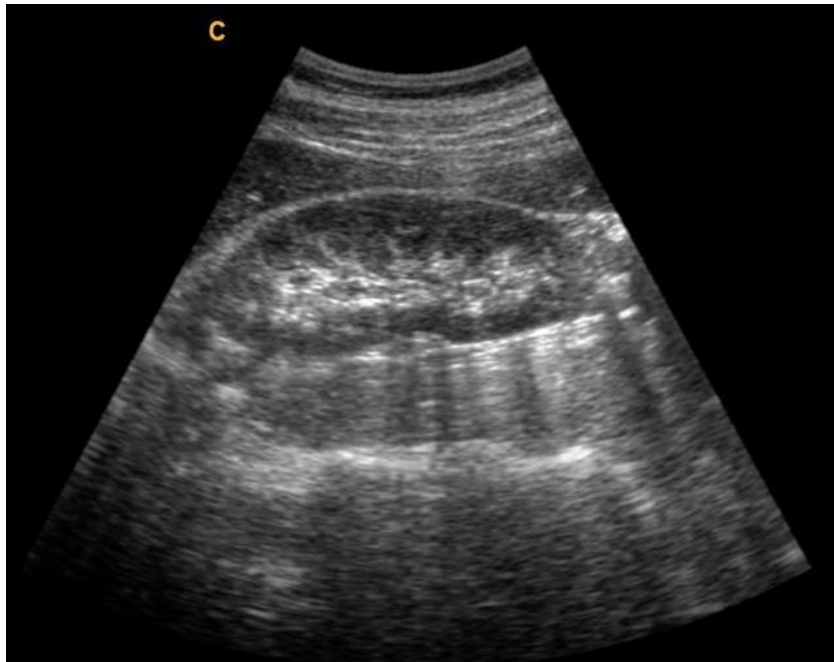

Q-image

- These innovative algorithms have tripled the image enhancement results to a quantum level, images are sharper and details are more vivid.
- The advanced chipset ensure the frame rate

OFF