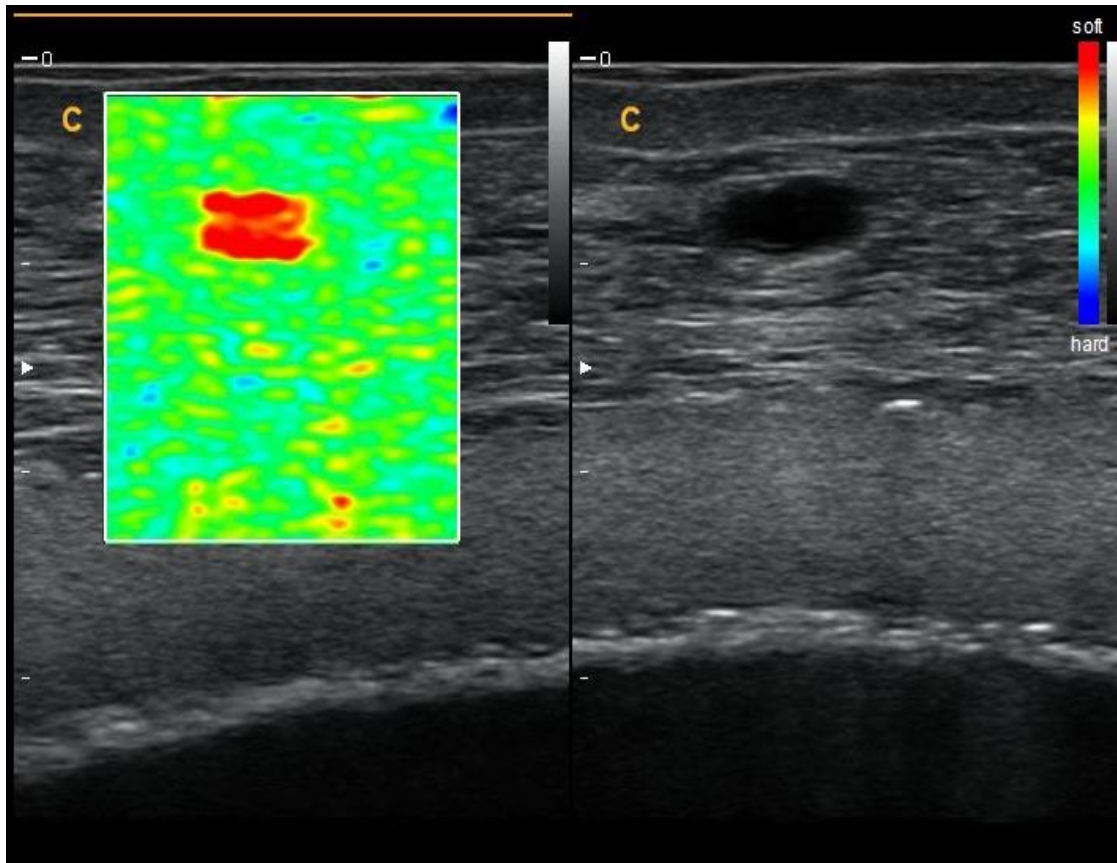

OFF

ON

Excellent Vet Performance

[B]/FreqH7.7M/FPS51/D/P130/2/GN55/AP100%/D7.39cm/X-CONNORMAL

Elastography

- Display the elasticity of different tissues in different color
- Provide more clinical information , especially for breast tumor, thyroid ,liver and prostate