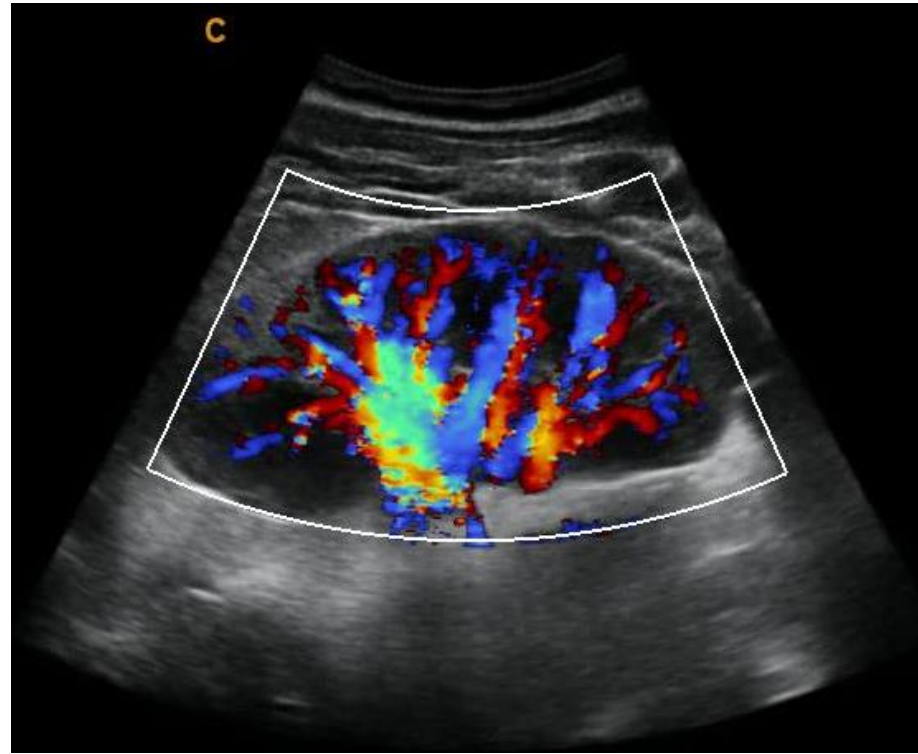

Q-flow

- Maximize the color sensitivity by automatically distinguishing different tissues and detecting its color flow accordingly.
- Better color sensitivity even for low velocity flow and small vessels.

OFF

ON