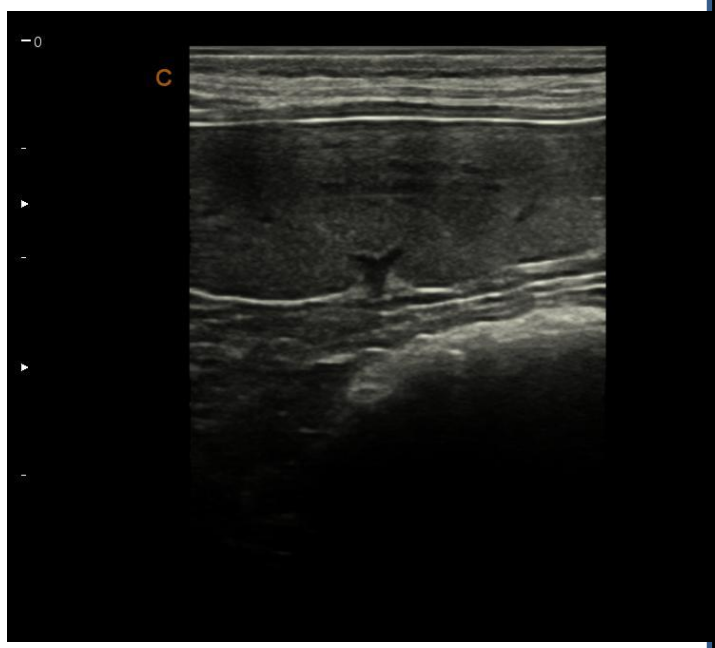

OFF

ON

Excellent Vet Performance

[B]/FreqH7.7M/FPS51/D/P130/2/GN55/AP100%/D7.39cm/X-CONNORMAL

Elastography

- Display the elasticity of different tissues in different color
- Provide more clinical information , especially for breast tumor, thyroid ,liver and prostate