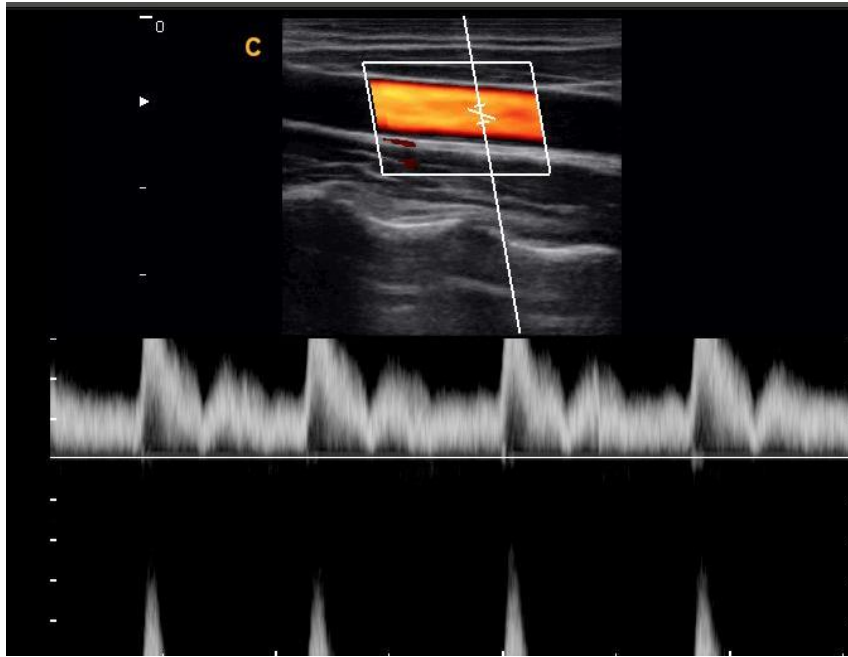

**Hassle-free
maintenance**

FHI

- An innovative technology that using different transmission and receiving methods for different body sized patients, to maximize the resolution without losing the penetration.
- Better than traditional THI and phased harmonic which compromise the penetration.

OFF

ON

AIO

- Optimize the distorted 2D image by pressing just one key.
- Automatically adjust the baseline by pressing just one key in PW and CW mode.
- Greatly reduce your time spending on the image adjustment, allow you to focus more on your patients.