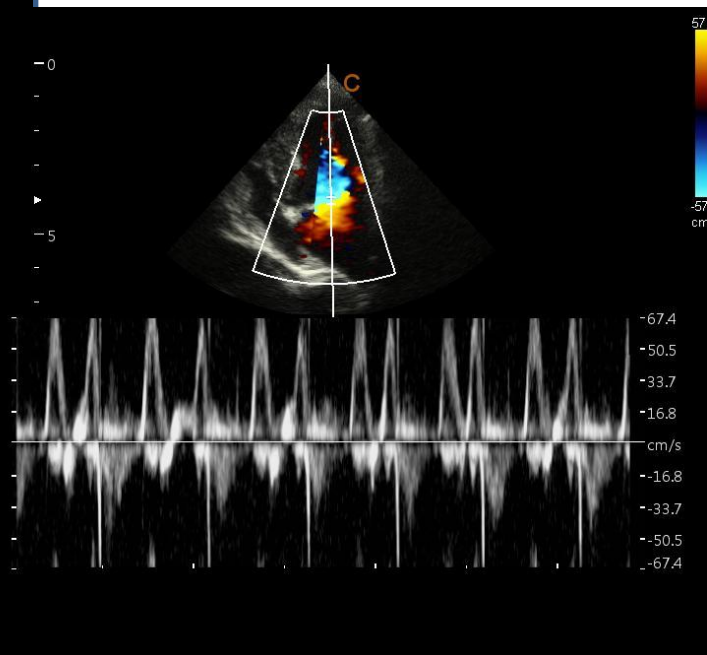

OFF

ON

Q-beam

Different like the tradition dual phased digital former, CHISON QBit 7VET is using the quad beam former to improve the processing speed, to improve the frame rate.

X-contrast

- * Greatly enhance the contrast resolution of different tissues by improving the signal-to-noise ratio.
- * Activated by one key, automatically detect different tissues and improve the contrast accordingly. Ensure the unprecedented diagnostic confidence.

OFF

ON

Excellent Vet Performance

[B]/FreqH7.7M/FPS51/D/P130/2/GN55/AP100%/D7.39cm/X-CONNORMAL

Elastography

- Display the elasticity of different tissues in different color
- Provide more clinical information , especially for breast tumor, thyroid ,liver and prostate