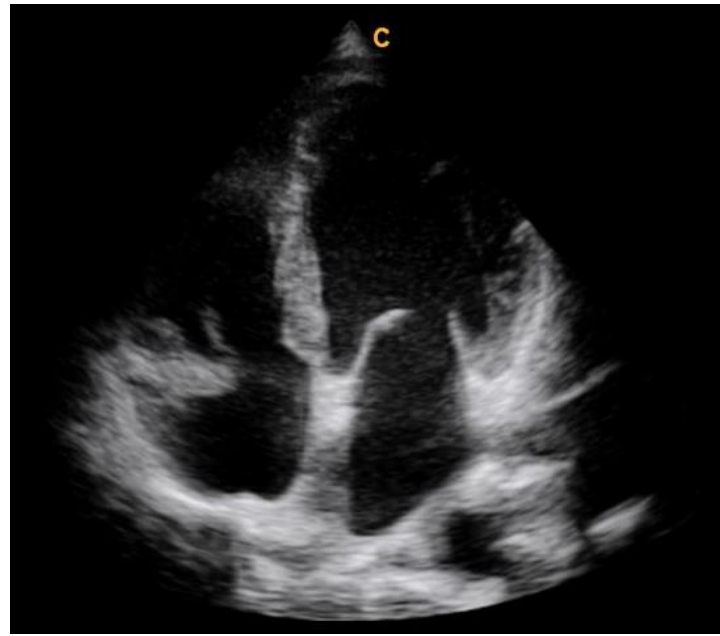

-45° ~ 45°

Floating keyboard :

Adjustable range **15cm**

**Small footprint :
20% less volume**

QBit 7VET

**Innovative
Design**

**Advanced
Technologies**

**Luxury
Experience**

**Hassle-free
maintenance**

FHI

- An innovative technology that using different transmission and receiving methods for different body sized patients, to maximize the resolution without losing the penetration.
- Better than traditional THI and phased harmonic which compromise the penetration.

OFF

ON

AIO

- Optimize the distorted 2D image by pressing just one key.
- Automatically adjust the baseline by pressing just one key in PW and CW mode.
- Greatly reduce your time spending on the image adjustment, allow you to focus more on your patients.