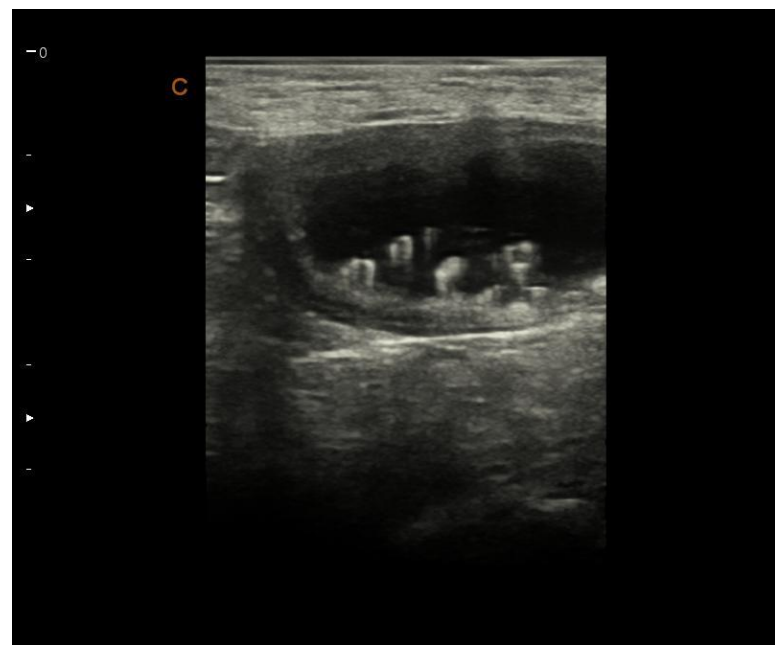

OFF

ON

Excellent Vet Performance

[B]/FreqH7.7M/FPS51/D/P130/2/GN55/AP100%/D7.39cm/X-CONNORMAL

Elastography

- Display the elasticity of different tissues in different color
- Provide more clinical information , especially for breast tumor, thyroid ,liver and prostate