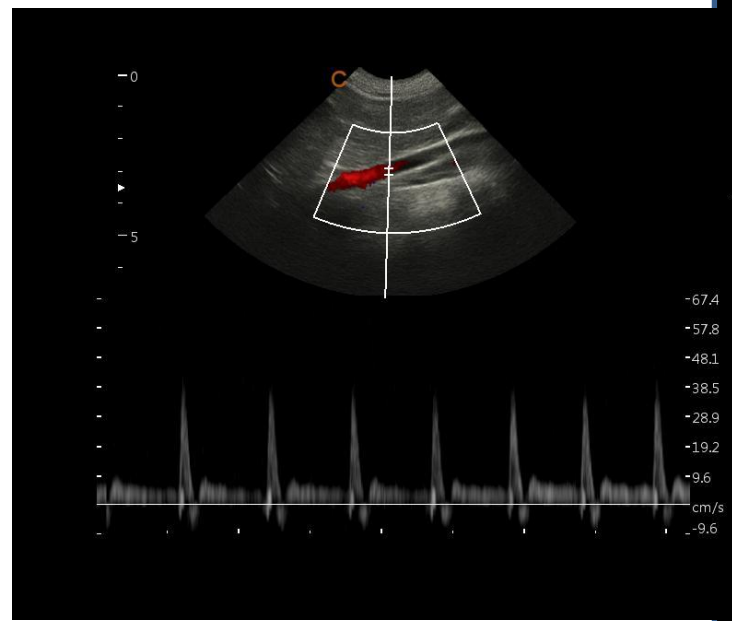

OFF

ON

Q-beam

Different like the tradition dual phased digital former, CHISON QBit 7VET is using the quad beam former to improve the processing speed, to improve the frame rate.

X-contrast

- * Greatly enhance the contrast resolution of different tissues by improving the signal-to-noise ratio.
- * Activated by one key, automatically detect different tissues and improve the contrast accordingly. Ensure the unprecedented diagnostic confidence.

OFF

ON

Excellent Vet Performance

[B]/FreqH7.7M/FPS51/D/P130/2/GN55/AP100%/D7.39cm/X-CONNORMAL

Elastography

- Display the elasticity of different tissues in different color
- Provide more clinical information , especially for breast tumor, thyroid ,liver and prostate