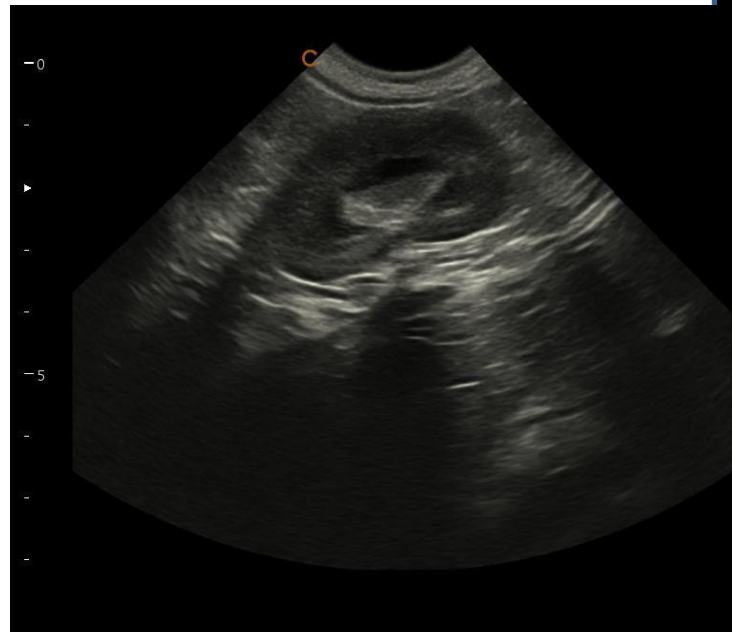

OFF

ON

Excellent Vet Performance

[B]/FreqH7.7M/FPS51/D/P130/2/GN55/AP100%/D7.39cm/X-CONNORMAL

Elastography

- Display the elasticity of different tissues in different color
- Provide more clinical information , especially for breast tumor, thyroid ,liver and prostate