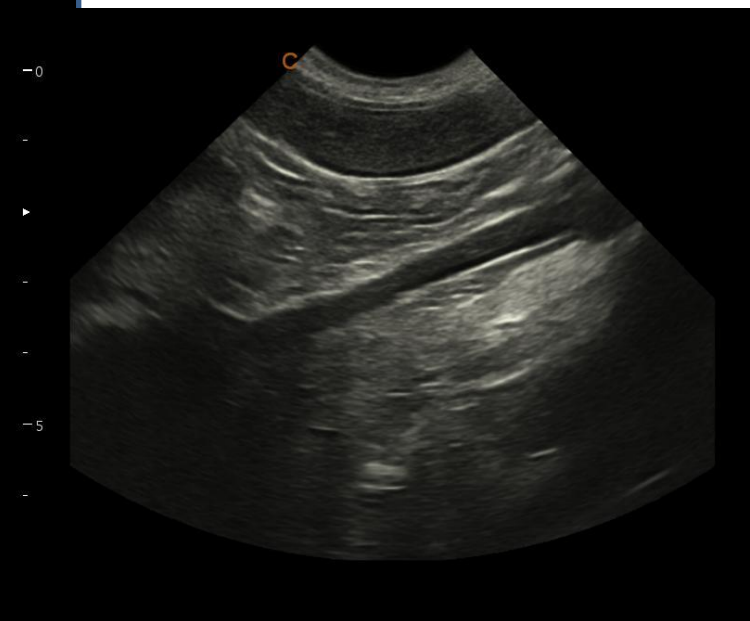

OFF

ON

Excellent Vet Performance

[B]/FreqH7.7M/FPS51/D/P130/2/GN55/AP100%/D7.39cm/X-CONNORMAL

Elastography

- Display the elasticity of different tissues in different color
- Provide more clinical information , especially for breast tumor, thyroid ,liver and prostate